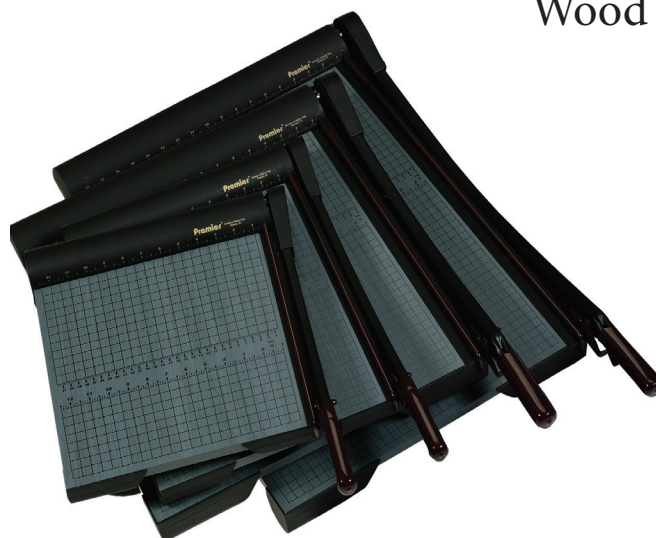

Product Information

Premier® Green Board Wood Series Guillotine Trimmers

- Made heavy-duty with 3/4” thick wood base includes all the heavy-duty features needed to cut large stacks of paper
 - Through-hardened steel blades with precision-angle will cut up to 20 sheets of 20lb. bond paper at once
 - Accurately cuts paper, matte board, cardboard, film, tissue, and textiles
 - Each model has a permanent 1/2” grid, dual English and metric rulers
 - Safety features include patented automatic blade latch that locks with every cutting motion, a finger guard to protect the entire length of the blade, and torsion spring that prevents the blade from accidentally falling during operation
 - Ergonomic soft-grip handle for comfort while trimming
- WC36 features an automatic paper clamp for precision cutting
Limited lifetime warranty on blades, one year on other components

Available Models: W12, W15, W18, W24, W30 & WC36

Model #		W-Green Board
Capacity	sheets	20
Cutting Length	inch	11.75 to 36
Cutting Height	inch	N/A
Cutting Depth	inch	N/A
Paper Clamp		No
Electrical	volt	No
Dimensions	W x D x H approx inch cm	13.75 x 19 x 3.25 35 x 48 x 08 to 25 x 47 x 5.5 64 x 119 x 14
Weight	approx. ounces/lbs.	8 to 58 lbs.